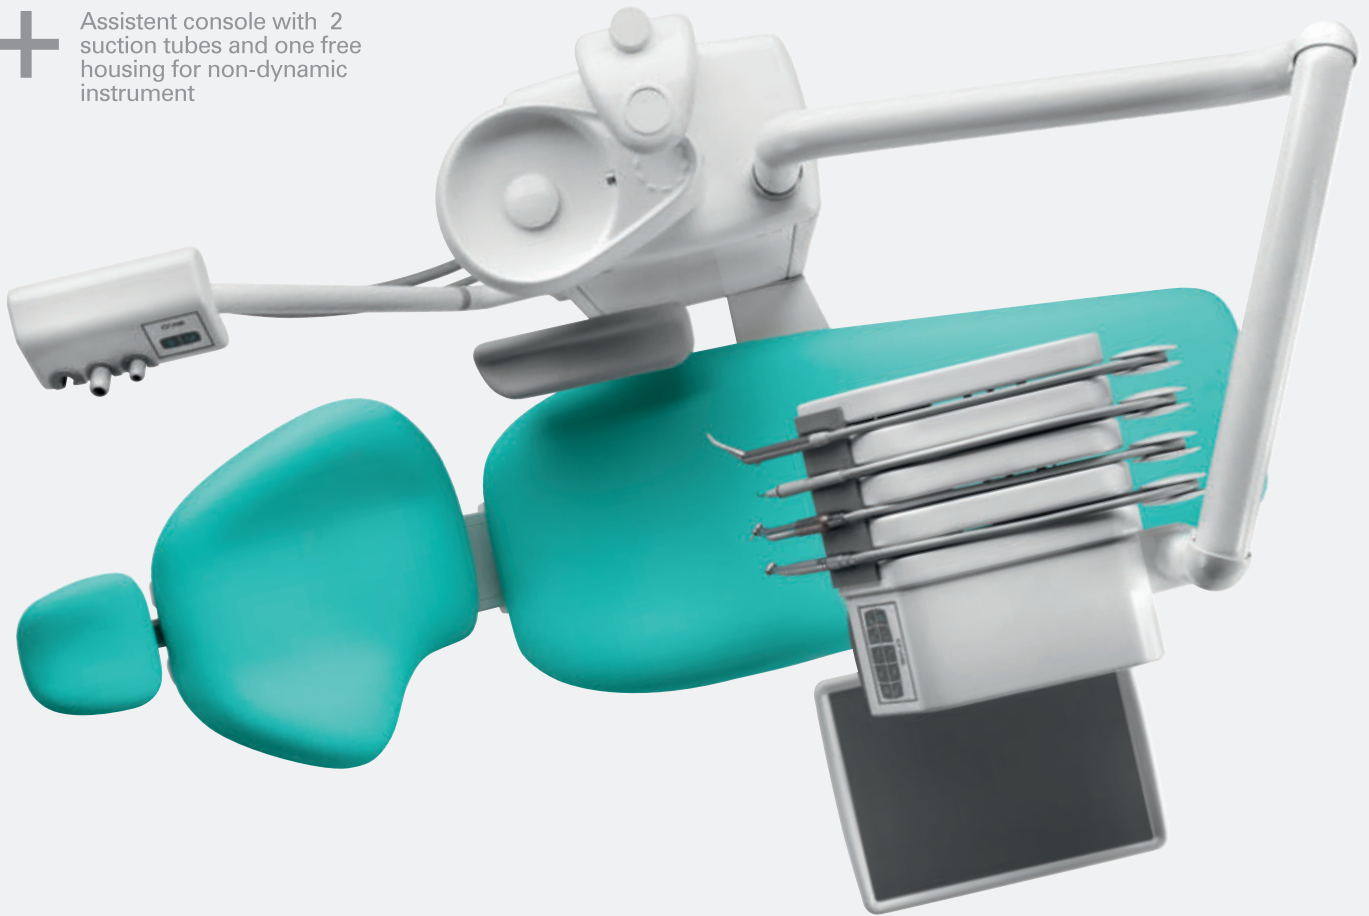

Esse Plus

The evolution of Linea Esse, with a compact floor-standing cuspidor column and floor-standing Arcadia EXT. Doctor console can house up to 3 dynamic instruments plus 1 extra non-dynamic one with S.P.R.I.D.O. technology which reduced height overall dimensions. It is provided with a membrane keyboard featuring soft and intuitive keys. Assistant console houses 2 suction tubes plus one free housing with membrane keyboard on pantograph arm (up-down balanced arm). It can also be supplied with an infection control system.

Floor-standing cuspidor column and floor-standing chair

All-Around doctor console with S.P.R.I.D.O. technology

Arcadia EXT chair

Greatest reliability and excellent performance

+ Assistent console with 2 suction tubes and one free housing for non-dynamic instrument

+ S.P.R.I.D.O. technology with reduced height overall dimensions and long hose extension

+ Ergonomic multifunction foot control for chair and instruments