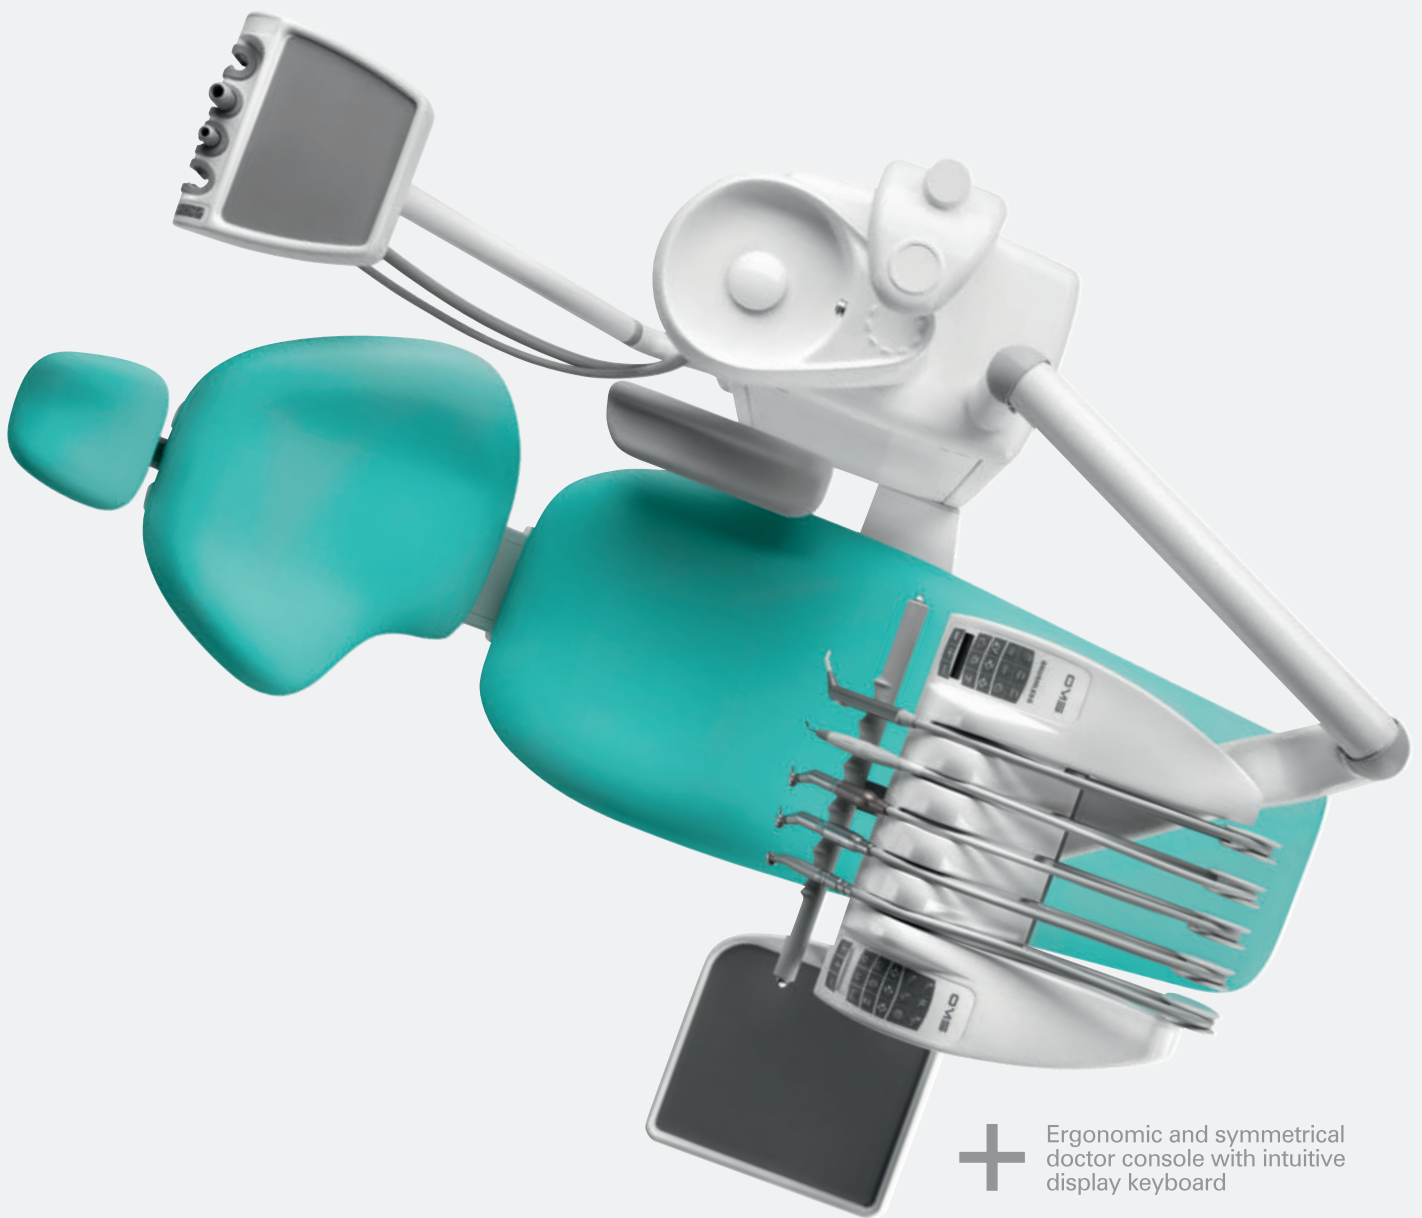

Virtuosus Plus

Virtuosus Plus, floor-standing cuspidor column featuring a swivelling user-friendly ceramic bowl with solid floor-standing Arcadia EXT chair, is state-of-the-art technology tapped into and applied to the best Italian design and its ergonomic principles. Doctor console houses up to 5 instruments with S.P.R.I.D.O. technology, engineered with smooth, no-groove surfaces that allow quick cleaning and a symmetric shape enabling a dentist and/or assistant to carry out all health care operations. It is placed on perfectly balanced instrument arm, enhancing freedom of movement. Assistant console on pantograph arm (up-down balanced arm) houses 2 suction tubes plus 2 free housings with large tray on top. It can also be equipped with excellent infection control systems.

+ Ergonomic and symmetrical doctor console with intuitive display keyboard

Floor-standing cuspidor column and floor-standing chair

All-Around doctor console with S.P.R.I.D.O. technology

Arcadia EXT chair

Absolute ergonomics and flexibility

+ Doctor console with 5 instruments

+ S.P.R.I.D.O. technology with reduced height overall dimensions and long hose extension

+ Ergonomic assistant console with keyboard and large tray on top