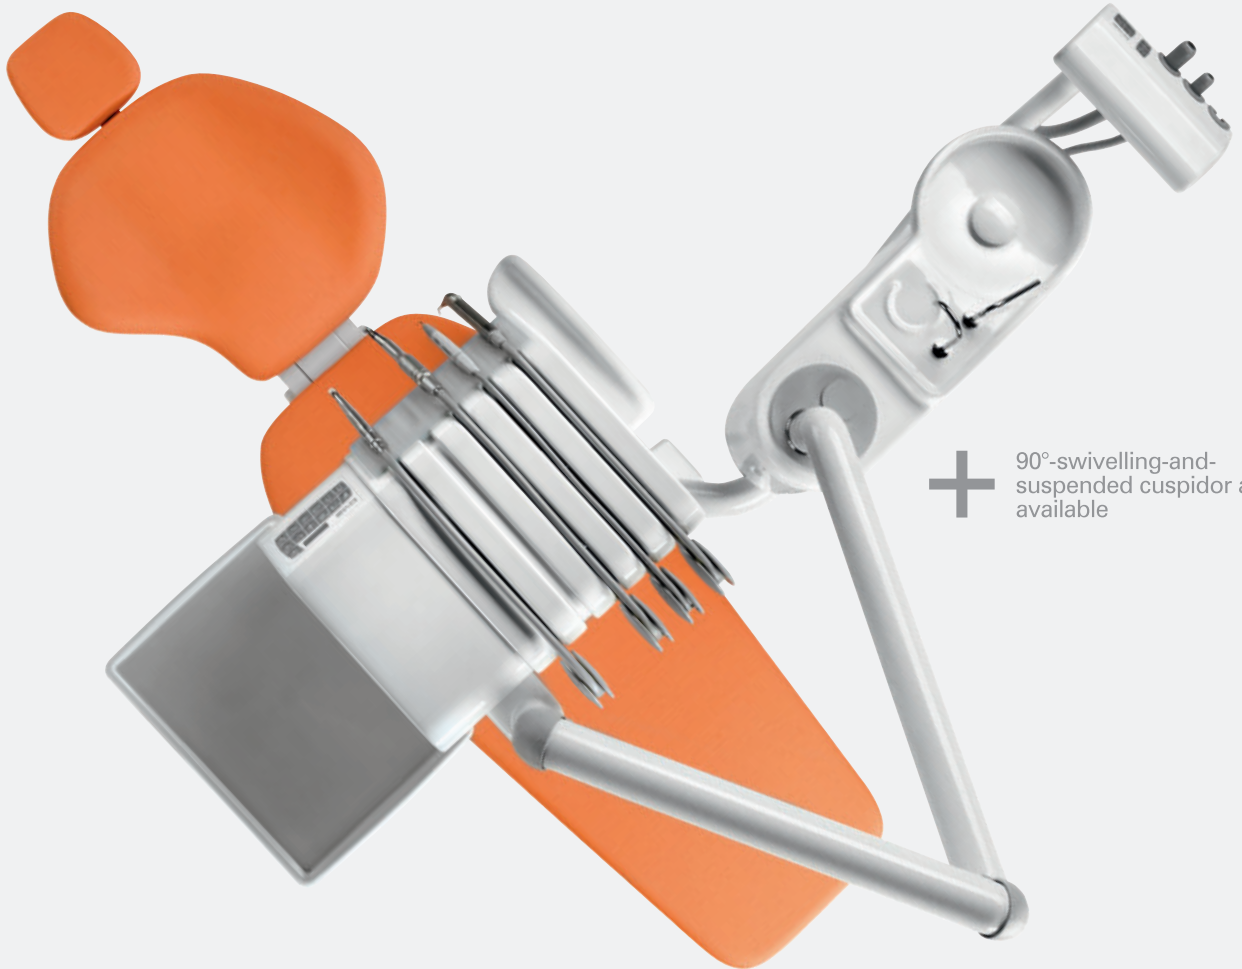

Linea Patavium

Patavium pays homage to Padua, the city where OMS Headquarters and factory are based. Its suspended cuspidor assembled to either a floor-standing Arcadia EXT, The chair managed through 5-memory program, designed to guarantee the best comfort and posture to a sitting patient also with the possibility of including supermemory upholstery. Doctor console with 5-housing instrument with S.P.R.I.D.O. technology with single or double tray can also be outfitted with extra holder for 2 suction tubes plus one housing for non-dynamic instrument. Warm water heater can be supplied for two instruments of your choice.

Assistant console with 2 suction tubes plus one free housing, upon request pantograph arm (up-down balanced arm) fosters assistant/dentist interoperability, ensuring dental treatment efficacy.

Swivelling and suspended cuspidor assembled to floor-standing chair

All-Around doctor console with S.P.R.I.D.O. technology

Arcadia EXT chair

Excellence with the best price/quality ratio

+ Doctor console with 5 instruments. S.P.R.I.D.O. technology. Optional: extra holder for 2 suction tubes

+ 90°-swivelling-and-suspended cuspidor also available

+ Assistant console with 2 suction tubes plus one free housing