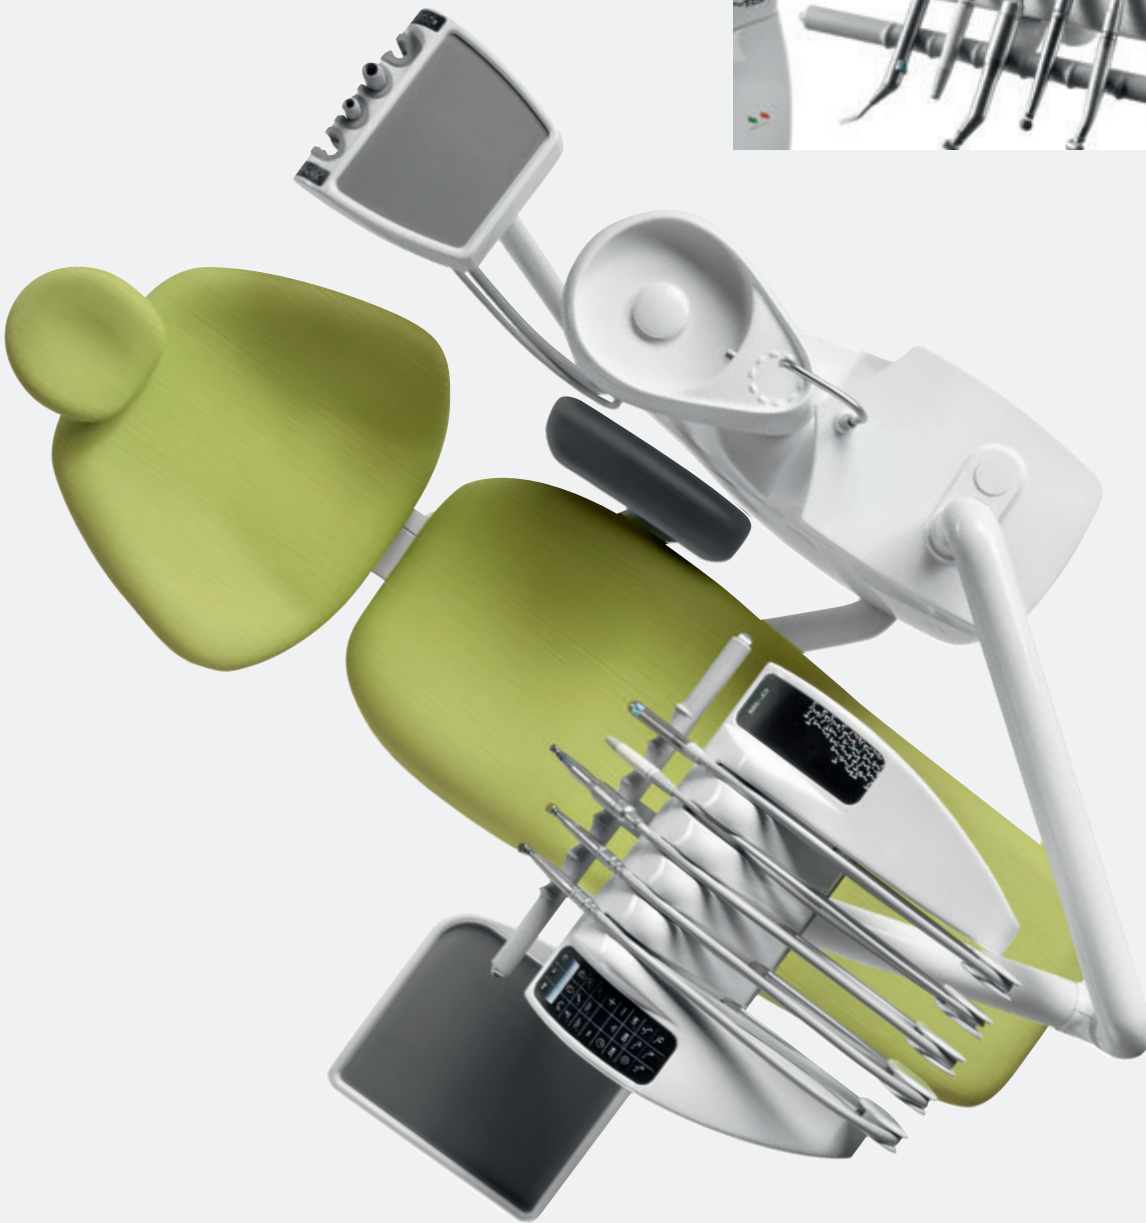

NEW

Virtuosus

Virtuosus Classic represents one of the best expressions of Italian design complying distinguished by the new electronic generation. The dental unit has a suspended cuspidor is assembled to a highly comfortable floor-standing chair (Swan, Moon or Arcadia), adjusted either through backrest or multifunction foot control.

Doctor console houses 5 instruments with S.P.R.I.D.O. technology and it is equipped with removable, autoclavable handles, single or double tray can be chosen. Engineered with a symmetric shape that guarantees dentist-assistant interoperability, it features a smooth, no-groove surface that allows quick and efficient cleaning and is placed on perfectly balanced instrument arm, enhancing freedom of movement.

All-Around doctor console with S.P.R.I.D.O. technology

Arcadia EXT chair

Complete and highly compact unit

+ S.P.R.I.D.O. technology with reduced height overall dimensions and long hose extension

+ Silicone mat removable and autoclaved

+ Swivelling bowl, turn towards patient